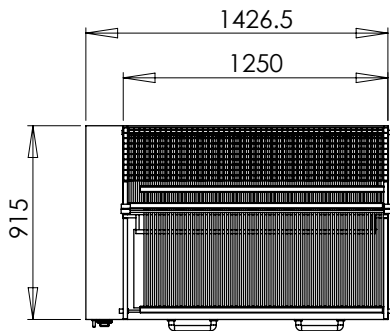

MEGA FLAME GRILL

Our most powerful flame grill yet!

- *Instant gas-fired cooking.*
- *Can be used with charcoal or lump wood for extra aroma.*
- *Ideal for high-volume grilling.*
- *Unique clay-pit design providing optimal thermal insulation.*
- *A total 760mm by 1150 horizontal cooking zone with additional resting area*
- *Can be custom made to measure.*
- *Designed for easy maintenance and cleaning.*
- *Natural gas, LPG or pure solid fuel.*

The Clay Oven Co. Ltd.

163 Dukes Road, London W3 0SL

Tel: +44 (0) 208 896 2696 Fax: +44 (0) 208 896 2686

www.clayovens.com

TECHNICAL DATA

Heat Output:

<i>High Setting</i>	<i>53kw / 170,000 Btu (net)</i>
<i>Low Setting</i>	<i>10.4kw / 33,000 Btu (net)</i>
<i>Gas Supply Pressure</i>	<i>20mbar / 7inch</i>
<i>Gas rate</i>	<i>2.75m³ / hr</i>
<i>Connection</i>	<i>2 x 3/4"</i>