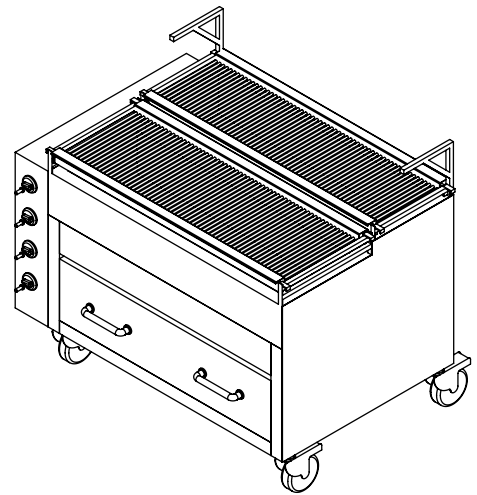

MEGA FLAME GRILL

Our most powerful flame grill yet!

- *Instant gas-fired cooking.*
- *Can be used with charcoal or lump wood for extra aroma.*
- *Ideal for high-volume grilling.*
- *Unique clay-pit design providing optimal thermal insulation.*
- *A total 760mm by 1150 horizontal cooking zone with additional resting area*
- *Can be custom made to measure.*
- *Designed for easy maintenance and cleaning.*
- *Natural gas, LPG or pure solid fuel.*

The Clay Oven Co. Ltd.

163 Dukes Road, London W3 0SL

Tel: +44 (0) 208 896 2696 Fax: +44 (0) 208 896 2686

www.clayovens.com

TECHNICAL DATA

Heat Output:

<i>High Setting</i>	<i>53kw / 170,000 Btu (net)</i>
<i>Low Setting</i>	<i>10.4kw / 33,000 Btu (net)</i>
<i>Gas Supply Pressure</i>	<i>20mbar / 7inch</i>
<i>Gas rate</i>	<i>2.75m³ / hr</i>
<i>Connection</i>	<i>2 x 3/4"</i>